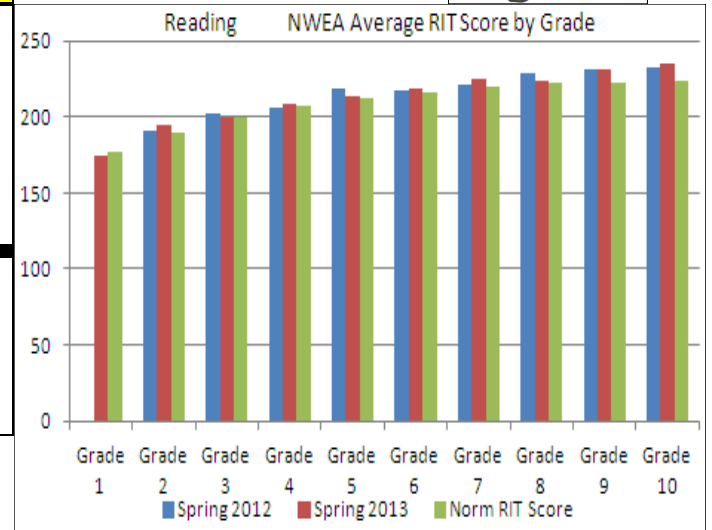

To promote learning for all people in a positive, caring atmosphere.

	Mathematics				
	2008-09	2009-10	2010-11	2011-12	2012-13
Third Grade	97.4%	83.3%	93.3%	89.7%	90.5%
Fourth Grade	93.3%	94.7%	84.4%	97%	86.7%
Fifth Grade	100%	87.1%	97.2%	94.1%	96.8%
Sixth Grade	85.4%	97.1%	93.8%	100%	91.9%
Seventh Grade	100%	77.8%	86.7%	89.2%	98%
Eighth Grade	96.3%	87.5%	83.8%	93.1%	91%
Eleventh Grade	76.7%	68%	74.2%	67.7%	84.6%
Avg	92.3%	85.7%	87.7%	90.4%	90.3%

Grad. Year	ACT Test Data Composite Score	
	PR	ND
2009	22.3	21.5
2010	21.8	21.5
2011	19.3	20.7
2012	21.7	20.7
2013	19.8	20.5

	Reading				
	2008-09	2009-10	2010-11	2011-12	2012-13
Third Grade	97.4%	88.2%	76.7%	81.5%	90.5%
Fourth Grade	80%	81.6%	78.1%	84.8%	90%
Fifth Grade	96.6%	77.4%	88.9%	91.2%	83.9%
Sixth Grade	73.2%	94.1%	68.8%	78.4%	83.8%
Seventh Grade	88%	83.3%	100%	89.2%	92%
Eighth Grade	88.9%	88%	86.5%	93.1%	83%
Eleventh Grade	80%	57.7%	77.4%	74.2%	84.6%
Avg	85.9%	82.1%	82.5%	84.6%	86.2%