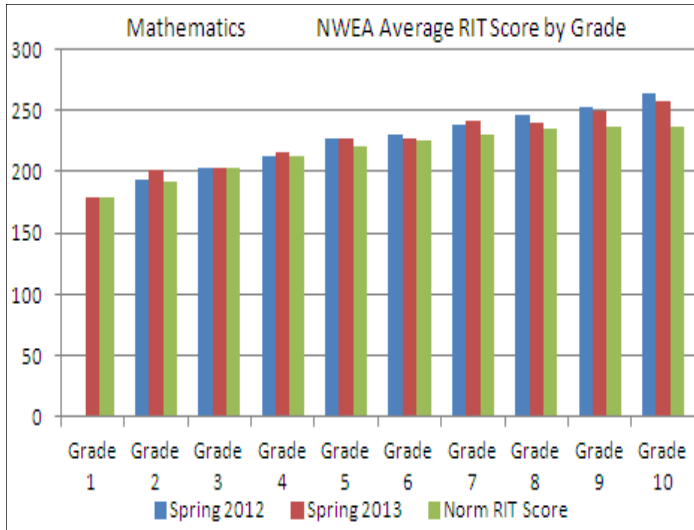

PARK RIVER AREA SCHOOL DISTRICT # 8

605 6th Street South
Park River, ND 58270

District	2011-2012	2012-2013	2013-2014
Student Enrollment:			
Prek-12:	434	452	467
Staff			
Licensed Staff:	38	38	40.5
Administration:	3	3	3
Counselors:	1	1	1.5
Support Staff:/ESP	14	13	13
Adequate Yearly Progress:	Yes	Yes	TBD
Length of School year:	175	175	175
Average Daily Attendance:	95%	95%	TBD
Teacher Contract Days:	184	184	185